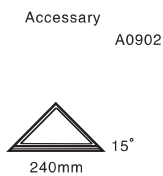

$\gamma = 0^\circ \sim 35^\circ$
H=95~271mm

MULTI-LAMP

Ceiling Suspended Mounted Series

QR111 Combi Spotlight

MV10-B50X3 QR111 3X50W 12V

Different Combination According To Application

MULTI-LAMP

Ceiling Suspended Mounted Series