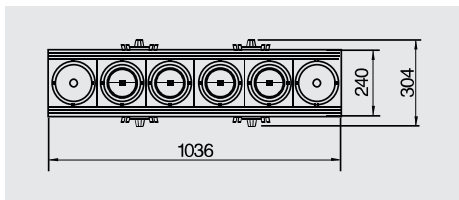

MV-A50X3 QR111 3X50W 12V