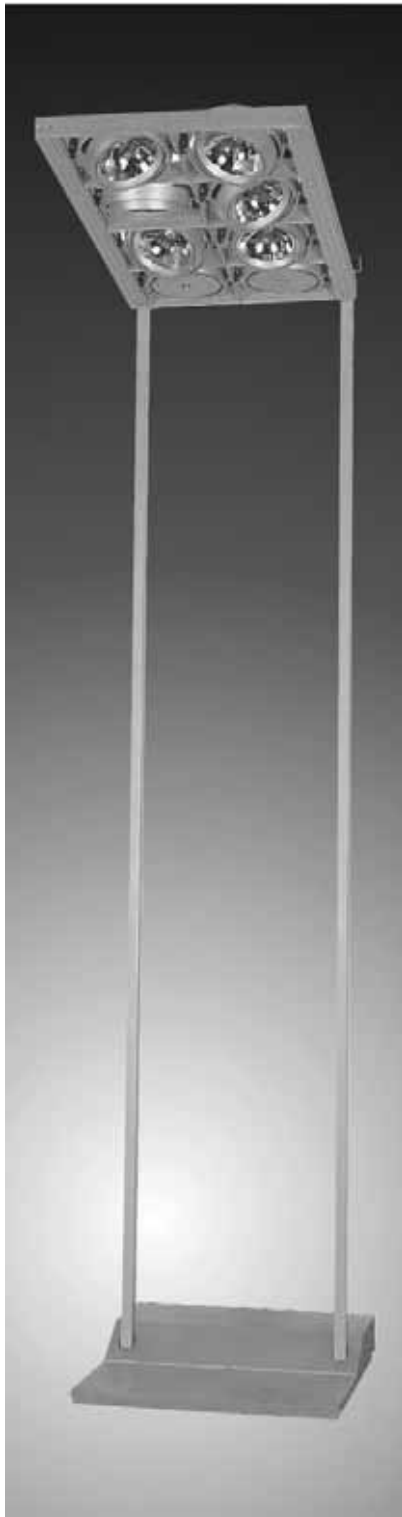

QR111 Combi Spotlight

Spot lights System; Magnificent trendy-looking, Multiple choice for the designer; Modular Combination, recessed, surface mounted, suspended by steel cables, and wall mounted, etc. Versatile adjustment, light focused, but won't create an aggressive glare. Good for object lighting, suitable for display, car showroom, furniture showroom, shop windows and any other lighting environment. Lamp type: QR111 50W/75W/100W. Equipped with VDE approved electronic transformer.

MV3-50X2 QR111 2X50W 12V

MV3-100X2 QR111 2X100W 12V

MV4-50X3 QR111 3X50W 12V

MV4-100X3 QR111 3X100W 12V

MULTI-LAMP

Ceiling/Wall-Mounted Series

QR111 Combi Spotlight

MV-50X4 QR111 4X50W 12V

MV-100X4 QR111 4X100W/4x75W 12V

MV2-50X4 QR111 4X50W 12V

MULTI-LAMP

QR111 Combi Spotlight

Ceiling/Wall-Mounted Series

MV5-100X5 QR111 5X100W/5X75W 12V

MV6-50X6 QR111 6X50W 12V

MV6-100X6 QR111 6X100W/6X75W 12V

Ceiling Suspended Mounted Series

QR111 Combi Spotlight

MV11-50x12 QR111 12X50W 12V

MV11-100x12 QR111 12X100W/12X75W 12V

MULTI-LAMP

QR111 Combi Spotlight

Ceiling Suspended Mounted Series

MV10-50x6 QR111 6X50W 12V