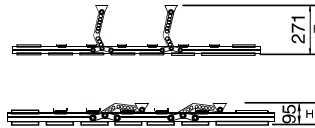

MV7-A75X4 QR111 4X75W 12V

MV7-A100X4 QR111 4X100W 12V

MULTI-LAMP

QR111 Combi Spotlight

Ceiling/Wall-Mounted Series
Wide Extension Arm

MV8-50X6 QR111 6X50W 12V

$\gamma = 0^\circ \sim 35^\circ$
H=95~271mm

MV9-50X6 QR111 6X50W 12V