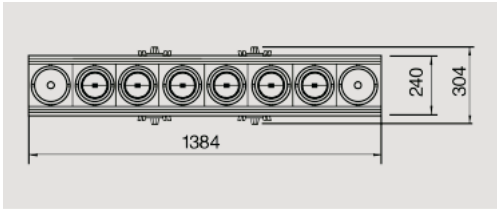

MULTI-LAMP

QR111 Combi Spotlight

Ceiling/Wall-Mounted Series
Wide Extension Arm

MV8-50X6 QR111 6X50W 12V