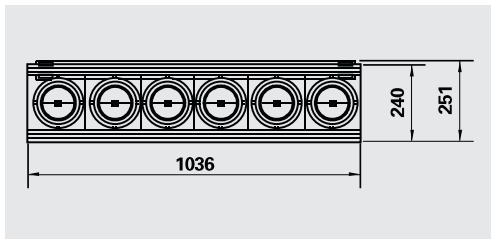

MV-100X4 QR111 4X100W/4x75W 12V

MV2-50X4 QR111 4X50W 12V

MULTI-LAMP

QR111 Combi Spotlight

Ceiling/Wall-Mounted Series

MV5-100X5 QR111 5X100W/5X75W 12V

MV6-50X6 QR111 6X50W 12V

MV6-100X6 QR111 6X100W/6X75W 12V