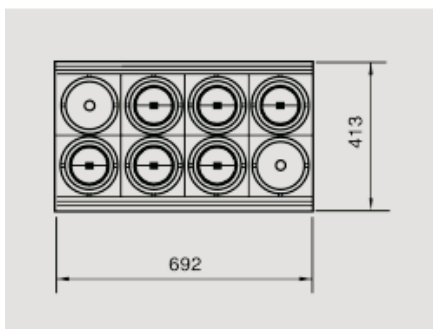

MV7-A50x4 QR111 4X50W 12V

MV7-A100x4 QR111 4X100W 12V