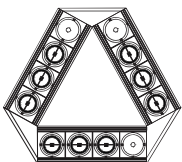

$\gamma = 0^\circ \sim 35^\circ$
H=95~271mm

MULTI-LAMP

Ceiling Suspended Mounted Series

QR111 Combi Spotlight

MV10-B50X3 QR111 3X50W 12V

Different Combination According To Application

MULTI-LAMP

Ceiling Suspended Mounted Series