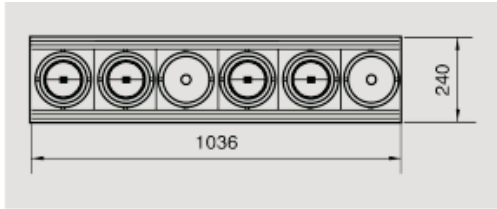

MULTI-LAMP

Ceiling Suspended Mounted Series

QR111 Combi Spotlight