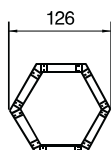

MV11-50x12 QR111 12X50W 12V

MV11-100x12 QR111 12X100W/12X75W 12V