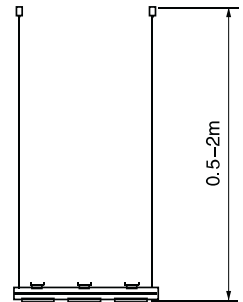

MV7-A50x4 QR111 4X50W 12V

MV7-A100x4 QR111 4X100W 12V