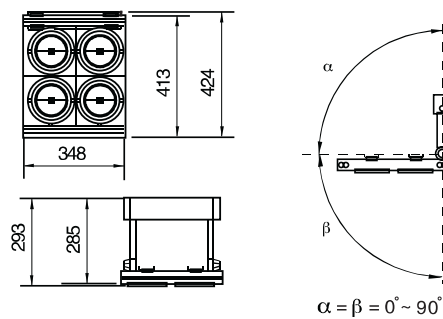

MULTI-LAMP

Ceiling/Wall-Mounted Series

QR111 Combi Spotlight

MV-50X4 QR111 4X50W 12V

MV-100X4 QR111 4X100W/4x75W 12V

MV2-50X4 QR111 4X50W 12V