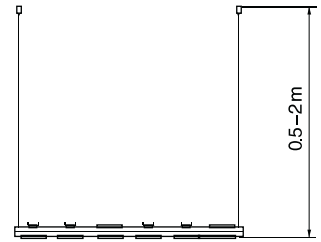

MV6-B50x4 QR111 4X50W 12V

MV6-B75x4 QR111 4X75W 12V

MV6-B100x4 QR111 4X100W 12V