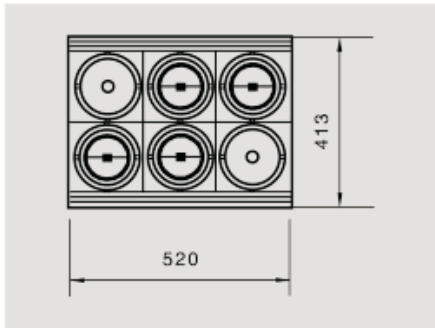

MV6-B50x4 QR111 4X50W 12V

MV6-B75x4 QR111 4X75W 12V

MV6-B100x4 QR111 4X100W 12V