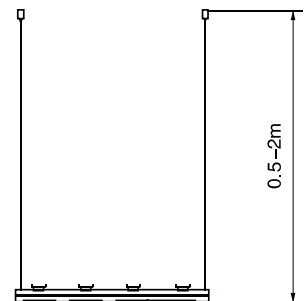

MV9-A50x6 QR111 6X50W 12V