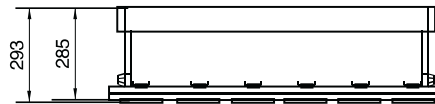

MV-100X4 QR111 4X100W/4x75W 12V

MV2-50X4 QR111 4X50W 12V

MULTI-LAMP

QR111 Combi Spotlight

Ceiling/Wall-Mounted Series

MV5-100X5 QR111 5X100W/5X75W 12V

MV6-50X6 QR111 6X50W 12V

MV6-100X6 QR111 6X100W/6X75W 12V