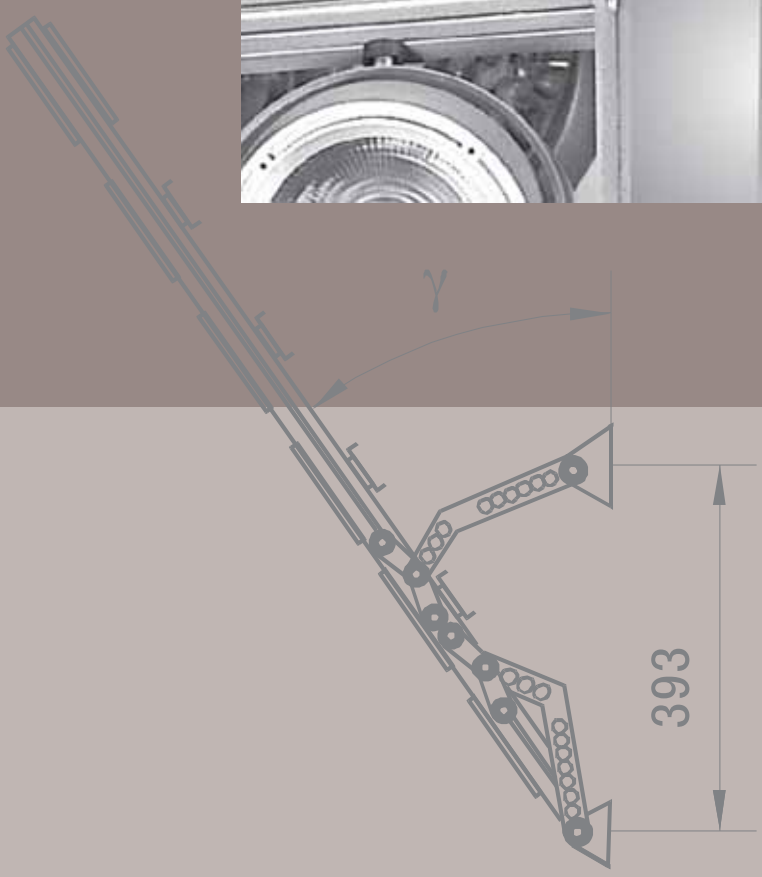

413

Multi-Lamp

QR111 Combine Spotlight

92

393

γ