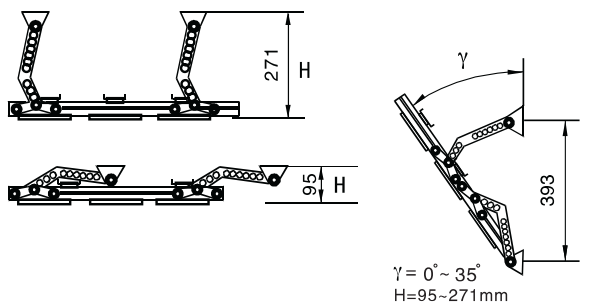

MV7-A50X4 QR111 4X50W 12V

MV7-A75X4 QR111 4X75W 12V

MV7-A100X4 QR111 4X100W 12V