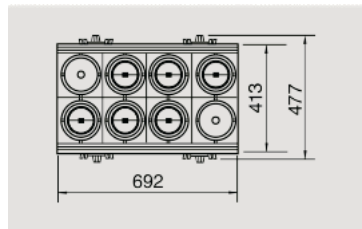

MV7-A75X4 QR111 4X75W 12V

MV7-A100X4 QR111 4X100W 12V

MULTI-LAMP

QR111 Combi Spotlight

Ceiling/Wall-Mounted Series
Wide Extension Arm

MV8-50X6 QR111 6X50W 12V

$\gamma = 0^\circ \sim 35^\circ$
H=95~271mm

MV9-50X6 QR111 6X50W 12V

$\gamma = 0^\circ \sim 35^\circ$
H=95~271mm

MULTI-LAMP

Ceiling Suspended Mounted Series

QR111 Combi Spotlight

MV10-B50X3 QR111 3X50W 12V

Different Combination According To Application

MULTI-LAMP

Ceiling Suspended Mounted Series