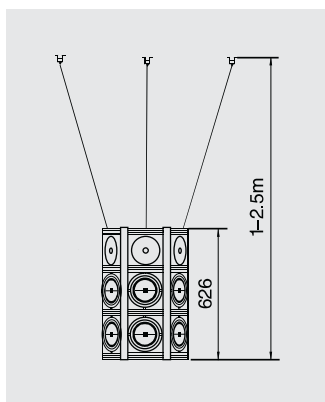

MV11-50x12 QR111 12X50W 12V

MV11-100x12 QR111 12X100W/12X75W 12V