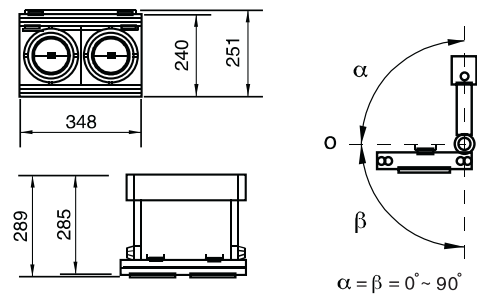

MV3-100X2 QR111 2X100W 12V

MV4-50X3 QR111 3X50W 12V