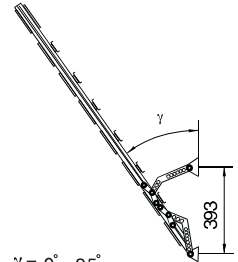

MV7-A75X4 QR111 4X75W 12V

MV7-A100X4 QR111 4X100W 12V

MULTI-LAMP

QR111 Combi Spotlight

Ceiling/Wall-Mounted Series
Wide Extension Arm

MV8-50X6 QR111 6X50W 12V

$\gamma = 0^\circ \sim 35^\circ$
H=95~271mm

MV9-50X6 QR111 6X50W 12V