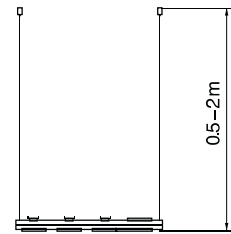

$\gamma = 0^\circ \sim 35^\circ$
H=95~271mm

MULTI-LAMP

Ceiling Suspended Mounted Series

QR111 Combi Spotlight

MV10-B50X3 QR111 3X50W 12V

Different Combination According To Application

MULTI-LAMP

Ceiling Suspended Mounted Series