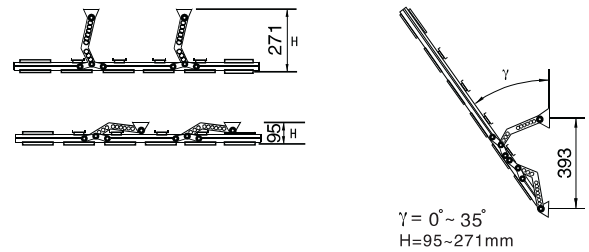

MULTI-LAMP

Ceiling/Wall-Mounted Series
Wide Extension Arm

QR111 Combi Spotlight

MV-A50X3 QR111 3X50W 12V

MV6-A50X4 QR111 4X50W 12V

MV6-A75X4 QR111 4X75W 12V

MV6-A100X4 QR111 4X100W 12V

MV7-A50X4 QR111 4X50W 12V