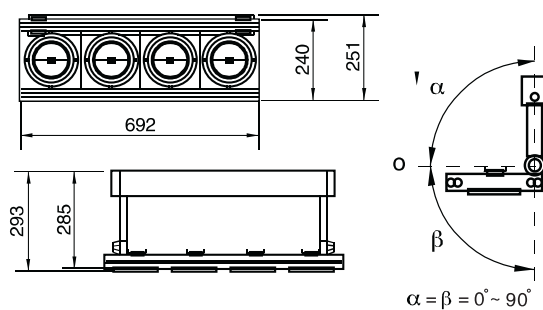

MV-100X4 QR111 4X100W/4x75W 12V

MV2-50X4 QR111 4X50W 12V