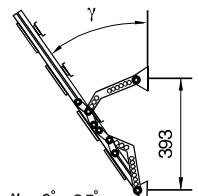

MV7-A75X4 QR111 4X75W 12V

MV7-A100X4 QR111 4X100W 12V

MULTI-LAMP

QR111 Combi Spotlight

Ceiling/Wall-Mounted Series
Wide Extension Arm

MV8-50X6 QR111 6X50W 12V

$\gamma = 0^\circ \sim 35^\circ$
H=95~271mm

MV9-50X6 QR111 6X50W 12V