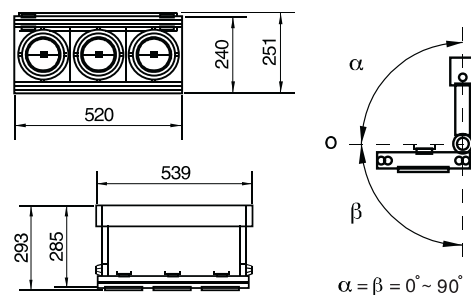

MV4-100X3 QR111 3X100W 12V