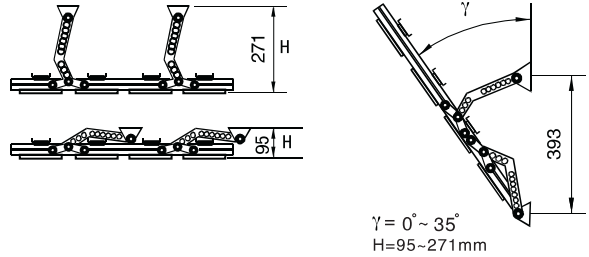

MV-A50X3 QR111 3X50W 12V