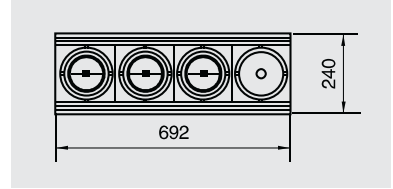

$\gamma = 0^\circ \sim 35^\circ$
H=95~271mm

MULTI-LAMP

Ceiling Suspended Mounted Series

QR111 Combi Spotlight

MV10-B50X3 QR111 3X50W 12V

Different Combination According To Application

MULTI-LAMP

Ceiling Suspended Mounted Series