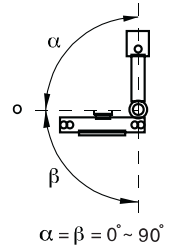

MV-100X4 QR111 4X100W/4x75W 12V

MV2-50X4 QR111 4X50W 12V

MULTI-LAMP

QR111 Combi Spotlight

Ceiling/Wall-Mounted Series

MV5-100X5 QR111 5X100W/5X75W 12V

MV6-50X6 QR111 6X50W 12V

MV6-100X6 QR111 6X100W/6X75W 12V