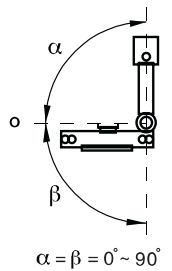

MV-100X4 QR111 4X100W/4x75W 12V

MV2-50X4 QR111 4X50W 12V

MULTI-LAMP

QR111 Combi Spotlight

Ceiling/Wall-Mounted Series

MV5-100X5 QR111 5X100W/5X75W 12V

MV6-50X6 QR111 6X50W 12V

MV6-100X6 QR111 6X100W/6X75W 12V