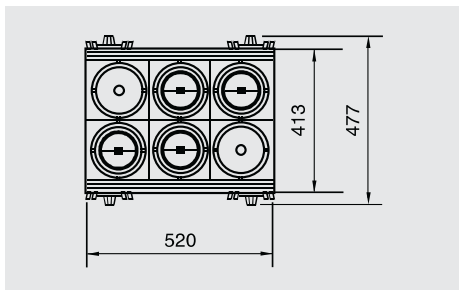

MULTI-LAMP

Ceiling/Wall-Mounted Series
Wide Extension Arm

QR111 Combi Spotlight

MV-A50X3 QR111 3X50W 12V

MV6-A50X4 QR111 4X50W 12V

MV6-A75X4 QR111 4X75W 12V

MV6-A100X4 QR111 4X100W 12V

MV7-A50X4 QR111 4X50W 12V