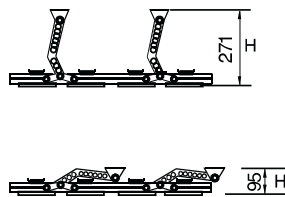

MV7-A75X4 QR111 4X75W 12V

MV7-A100X4 QR111 4X100W 12V

MULTI-LAMP

QR111 Combi Spotlight

Ceiling/Wall-Mounted Series
Wide Extension Arm

MV8-50X6 QR111 6X50W 12V

$\gamma = 0^\circ \sim 35^\circ$
H=95~271mm

MV9-50X6 QR111 6X50W 12V