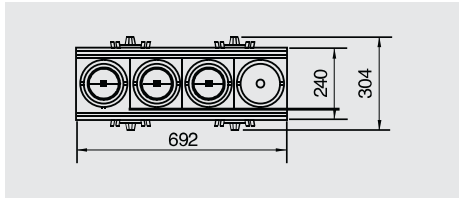

MULTI-LAMP

Ceiling/Wall-Mounted Series
Wide Extension Arm

QR111 Combi Spotlight