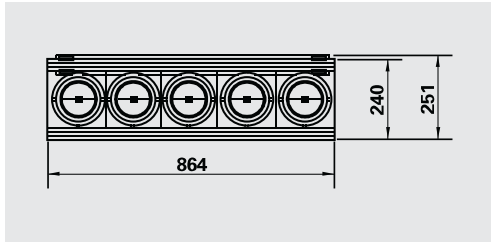

MV-100X4 QR111 4X100W/4x75W 12V

MV2-50X4 QR111 4X50W 12V

MULTI-LAMP

QR111 Combi Spotlight

Ceiling/Wall-Mounted Series

MV5-100X5 QR111 5X100W/5X75W 12V

MV6-50X6 QR111 6X50W 12V

MV6-100X6 QR111 6X100W/6X75W 12V