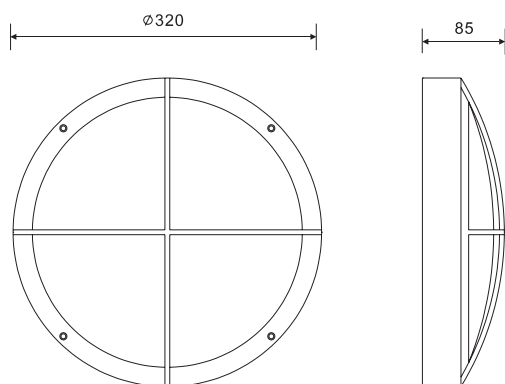

Die cast aluminium housing
Powder painting surface treatment
Transparent PC diffuser
Rubber gasket in silicone type
Integral control gear
Double cable entry
Fixing screws in stainless steel
IP55