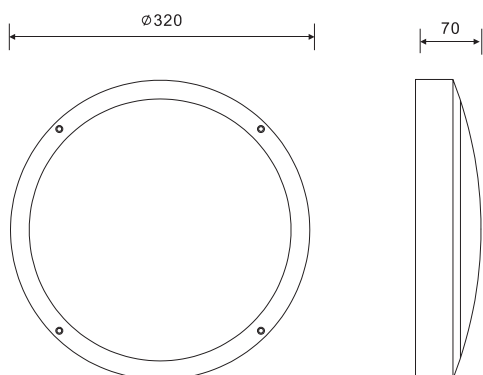

Die cast aluminium housing
Powder painting surface treatment
Transparent PC diffuser
Rubber gasket in silicone type
Integral control gear
Double cable entry
Fixing screws in stainless steel
IP55