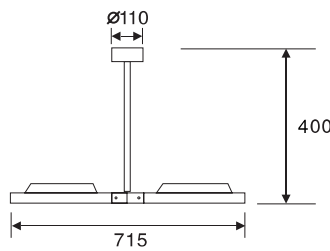

2 leaves Ceiling Pendant Mounted

VSD-H10-2 T5 2x55W G10q