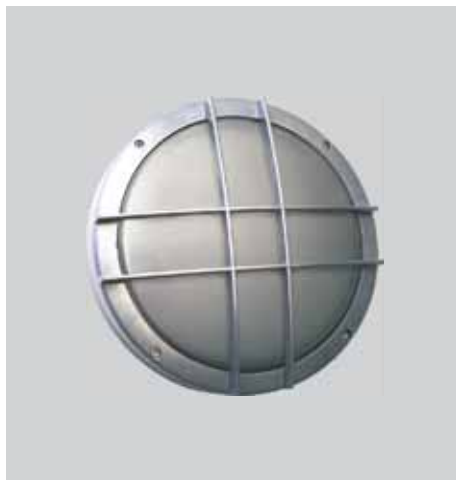

Vision

T5 Circular Lamp Fixture

305

82

200320125205.X

- Clean, contemporary, low glare fixture series.
- Lamp: T5 circular fluorescent.
- Installation methods: suspended, wall-mounted or free-standing.
- Plain translucent, concentric circular or honeycomb screened diffusers. Custom screened diffusers are available upon request.
- Ideal for projects, where low glare and clean aesthetics are desirable.
- Broad variety of applications, incl. Corporate (work stations, board rooms, etc.), retail, hospital and residential, etc.

VSIII-0401 TC-D Max26W G24d -3, -2, -1
VSIII-0402 2D Max28W GR-8

VISION III

Wall Light

VSIII-0501 TC-D Max26W G24d -3, -2, -1
VSIII-0502 2D Max28W GR-8

Die cast aluminium housing
Powder painting surface treatment
Transparant PC diffuser
Rubber gasket in silicone type
Integral control gear
Double cable entry
Fixing screws in stainless steel
IP55