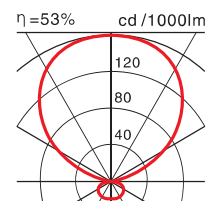

1 leaf Ceiling Pendant Mounted

VSD-H10-1 T5 55W G10q

2 leaves Ceiling Pendant Mounted

VSD-H10-2 T5 2x55W G10q

3 leaves Ceiling Pendant Mounted

VSD-H10-3 T5 3x55W G10q

2 leaves Free Standing

VSB-H10-2 T5 2x55W G10q