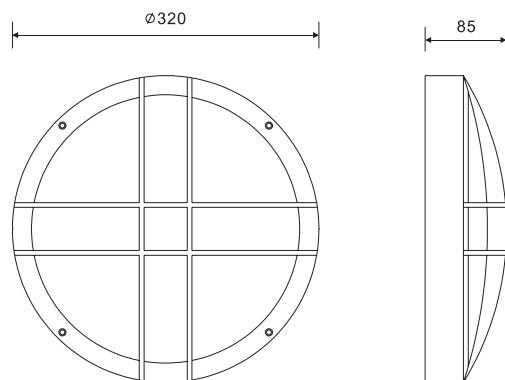

Die cast aluminium housing
Powder painting surface treatment
Transparant PC diffuser
Rubber gasket in silicone type
Integral control gear
Double cable entry
Fixing screws in stainless steel
IP55