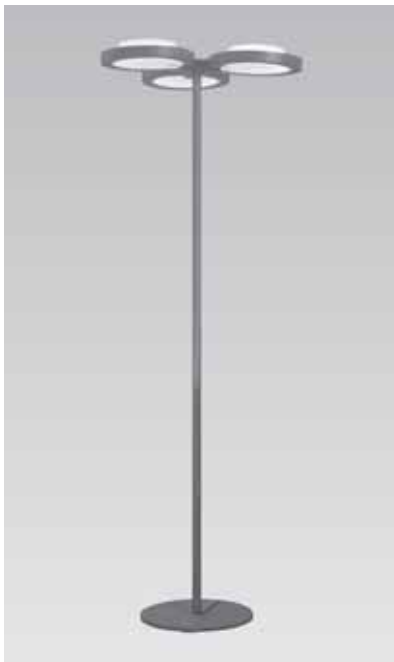

Vision

T5 Circular Lamp Fixture

305

82

200320125205.X

- Clean, contemporary, low glare fixture series.
- Lamp: T5 circular fluorescent.
- Installation methods: suspended, wall-mounted or free-standing.
- Plain translucent, concentric circular or honeycomb screened diffusers. Custom screened diffusers are available upon request.
- Ideal for projects, where low glare and clean aesthetics are desirable.
- Broad variety of applications, incl. Corporate (work stations, board rooms, etc.), retail, hospital and residential, etc.

Vertical Wall-Mounted

VS-H10-1 T5 55W G10q

Horizontal Wall-Mounted

VSA-H10-1 T5 55W G10q

Colour filter available upon request,
The ambience of colour filter is only visible when the luminaire is switched on.

1 leaf Ceiling Pendant Mounted

VSD-H10-1 T5 55W G10q

2 leaves Ceiling Pendant Mounted

VSD-H10-2 T5 2x55W G10q

3 leaves Ceiling Pendant Mounted

VSD-H10-3 T5 3x55W G10q

2 leaves Free Standing

VSB-H10-2 T5 2x55W G10q

3 leaves Free Standing

VSC-H10-3 T5 3x55W G10q

| Vision II |

In addition to optimal direct light. The wall or ceiling fixture VISION II gives indirect light which brightens the wall or ceiling behind the fixture. For emotional room design different colour diffuser are dispostal. The robust polycarbonate housing and die-casting aluminium ring are ideal for outdoor application. IP55 protection.