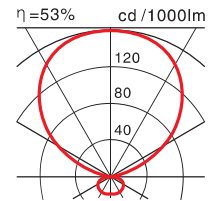

1 leaf Ceiling Pendant Mounted

VSD-H10-1 T5 55W G10q

2 leaves Ceiling Pendant Mounted

VSD-H10-2 T5 2x55W G10q

3 leaves Ceiling Pendant Mounted

VSD-H10-3 T5 3x55W G10q

2 leaves Free Standing

VSB-H10-2 T5 2x55W G10q