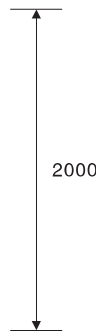

Vision

T5 Circular Lamp Fixture

305

82

200320125205.X

- Clean, contemporary, low glare fixture series.
- Lamp: T5 circular fluorescent.
- Installation methods: suspended, wall-mounted or free-standing.
- Plain translucent, concentric circular or honeycomb screened diffusers. Custom screened diffusers are available upon request.
- Ideal for projects, where low glare and clean aesthetics are desirable.
- Broad variety of applications, incl. Corporate (work stations, board rooms, etc.), retail, hospital and residential, etc.

Vertical Wall-Mounted

VS-H10-1 T5 55W G10q

Horizontal Wall-Mounted

VSA-H10-1 T5 55W G10q

Colour filter available upon request,
The ambience of colour filter is only visible when the luminaire is switched on.

1 leaf Ceiling Pendant Mounted

VSD-H10-1 T5 55W G10q

2 leaves Ceiling Pendant Mounted

VSD-H10-2 T5 2x55W G10q

3 leaves Ceiling Pendant Mounted

VSD-H10-3 T5 3x55W G10q

2 leaves Free Standing

VSB-H10-2 T5 2x55W G10q

3 leaves Free Standing

VSC-H10-3 T5 3x55W G10q

| Vision II |

In addition to optimal direct light. The wall or ceiling fixture VISION II gives indirect light which brightens the wall or ceiling behind the fixture. For emotional room design different colour diffuser are dispostal. The robust polycarbonate housing and die-casting aluminium ring are ideal for outdoor application. IP55 protection.