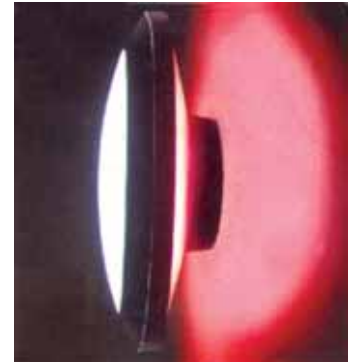

Vision

T5 Circular Lamp Fixture

305

82

200320125205.X

- Clean, contemporary, low glare fixture series.
- Lamp: T5 circular fluorescent.
- Installation methods: suspended, wall-mounted or free-standing.
- Plain translucent, concentric circular or honeycomb screened diffusers. Custom screened diffusers are available upon request.
- Ideal for projects, where low glare and clean aesthetics are desirable.
- Broad variety of applications, incl. Corporate (work stations, board rooms, etc.), retail, hospital and residential, etc.

Vertical Wall-Mounted

VS-H10-1 T5 55W G10q

Horizontal Wall-Mounted

VSA-H10-1 T5 55W G10q

Colour filter available upon request,
The ambience of colour filter is only visible when the luminaire is switched on.

3 leaves Free Standing

VSC-H10-3 T5 3x55W G10q

| Vision II |

In addition to optimal direct light. The wall or ceiling fixture VISION II gives indirect light which brightens the wall or ceiling behind the fixture. For emotional room design different colour diffuser are dispostal. The robust polycarbonate housing and die-casting aluminium ring are ideal for outdoor application. IP55 protection.