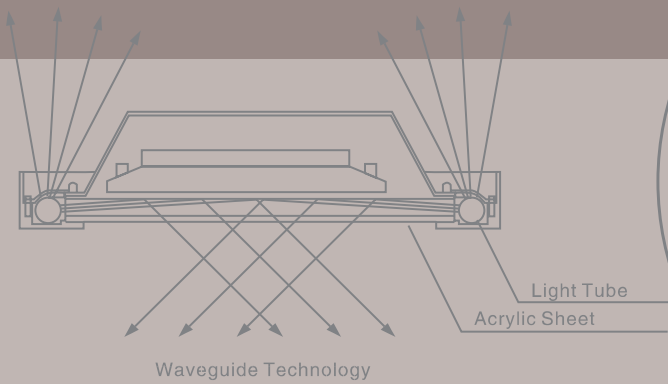

Vision

T5 Circular Lamp Fixture

305

82

200320125205.X

- Clean, contemporary, low glare fixture series.
- Lamp: T5 circular fluorescent.
- Installation methods: suspended, wall-mounted or free-standing.
- Plain translucent, concentric circular or honeycomb screened diffusers. Custom screened diffusers are available upon request.
- Ideal for projects, where low glare and clean aesthetics are desirable.
- Broad variety of applications, incl. Corporate (work stations, board rooms, etc.), retail, hospital and residential, etc.

Vertical Wall-Mounted

VS-H10-1 T5 55W G10q

Horizontal Wall-Mounted

VSA-H10-1 T5 55W G10q

Colour filter available upon request,
The ambience of colour filter is only visible when the luminaire is switched on.

1 leaf Ceiling Pendant Mounted

VSD-H10-1 T5 55W G10q

2 leaves Ceiling Pendant Mounted

VSD-H10-2 T5 2x55W G10q

3 leaves Ceiling Pendant Mounted

VSD-H10-3 T5 3x55W G10q

2 leaves Free Standing

VSB-H10-2 T5 2x55W G10q

3 leaves Free Standing

VSC-H10-3 T5 3x55W G10q

| Vision II |

In addition to optimal direct light. The wall or ceiling fixture VISION II gives indirect light which brightens the wall or ceiling behind the fixture. For emotional room design different colour diffuser are dispostal. The robust polycarbonate housing and die-casting aluminium ring are ideal for outdoor application. IP55 protection.