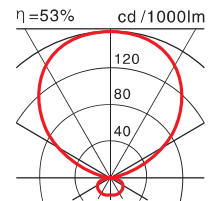

3 leaves Free Standing

VSC-H10-3 T5 3x55W G10q