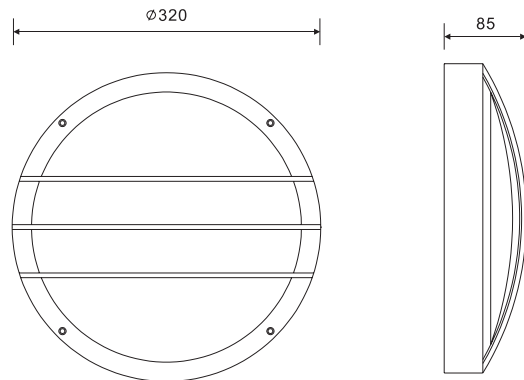

VSIII-0101 TC-D Max26W G24d -3, -2, -1
VSIII-0102 2D Max28W GR-8

Die cast aluminium housing
Powder painting surface treatment
Transparent PC diffuser
Rubber gasket in silicone type
Integral control gear
Double cable entry
Fixing screws in stainless steel
IP55

VSIII-0401 TC-D Max26W G24d -3, -2, -1
VSIII-0402 2D Max28W GR-8

VISION III

Wall Light

VSIII-0501 TC-D Max26W G24d -3, -2, -1
VSIII-0502 2D Max28W GR-8

Die cast aluminium housing
Powder painting surface treatment
Transparant PC diffuser
Rubber gasket in silicone type
Integral control gear
Double cable entry
Fixing screws in stainless steel
IP55