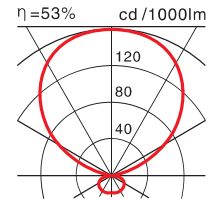

1 leaf Ceiling Pendant Mounted

VSD-H10-1 T5 55W G10q