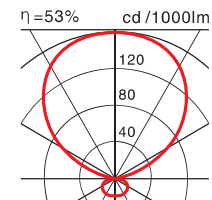

2 leaves Ceiling Pendant Mounted

VSD-H10-2 T5 2x55W G10q