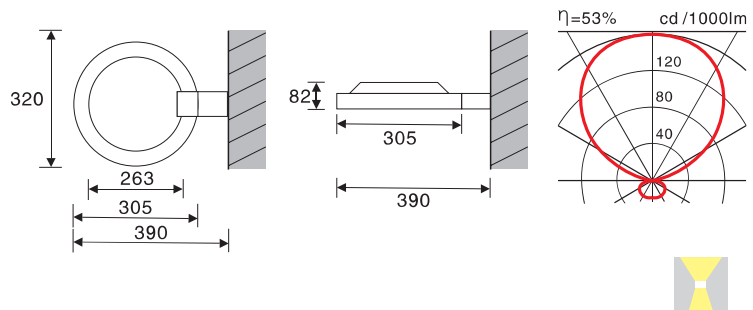

Vision

T5 Circular Lamp Fixture

305

82

200320125205.X

- Clean, contemporary, low glare fixture series.
- Lamp: T5 circular fluorescent.
- Installation methods: suspended, wall-mounted or free-standing.
- Plain translucent, concentric circular or honeycomb screened diffusers. Custom screened diffusers are available upon request.
- Ideal for projects, where low glare and clean aesthetics are desirable.
- Broad variety of applications, incl. Corporate (work stations, board rooms, etc.), retail, hospital and residential, etc.

Vertical Wall-Mounted

VS-H10-1 T5 55W G10q

Horizontal Wall-Mounted

VSA-H10-1 T5 55W G10q

Colour filter available upon request,
The ambience of colour filter is only visible when the luminaire is switched on.