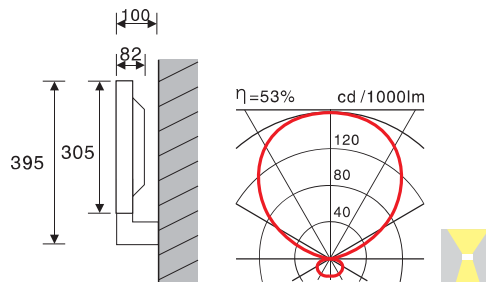

Vertical Wall-Mounted

VS-H10-1 T5 55W G10q

Horizontal Wall-Mounted

VSA-H10-1 T5 55W G10q

Colour filter available upon request,
The ambience of colour filter is only visible when the luminaire is switched on.