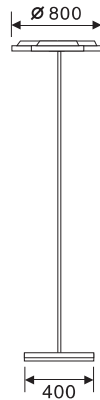

3 leaves Free Standing

VSC-H10-3 T5 3x55W G10q