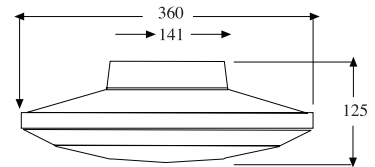

VSII-03AL

1xTC-DD 38W

Optional

Back cover colour diffuser