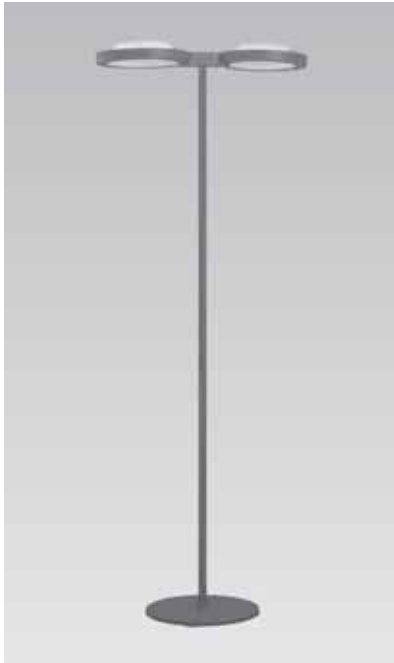

Vision

T5 Circular Lamp Fixture

305

82

200320125205.X

- Clean, contemporary, low glare fixture series.
- Lamp: T5 circular fluorescent.
- Installation methods: suspended, wall-mounted or free-standing.
- Plain translucent, concentric circular or honeycomb screened diffusers. Custom screened diffusers are available upon request.
- Ideal for projects, where low glare and clean aesthetics are desirable.
- Broad variety of applications, incl. Corporate (work stations, board rooms, etc.), retail, hospital and residential, etc.

Vertical Wall-Mounted

VS-H10-1 T5 55W G10q

Horizontal Wall-Mounted

VSA-H10-1 T5 55W G10q

Colour filter available upon request,
The ambience of colour filter is only visible when the luminaire is switched on.

1 leaf Ceiling Pendant Mounted

VSD-H10-1 T5 55W G10q

2 leaves Ceiling Pendant Mounted

VSD-H10-2 T5 2x55W G10q

3 leaves Ceiling Pendant Mounted

VSD-H10-3 T5 3x55W G10q

2 leaves Free Standing

VSB-H10-2 T5 2x55W G10q

3 leaves Free Standing

VSC-H10-3 T5 3x55W G10q

| Vision II |

In addition to optimal direct light. The wall or ceiling fixture VISION II gives indirect light which brightens the wall or ceiling behind the fixture. For emotional room design different colour diffuser are dispostal. The robust polycarbonate housing and die-casting aluminium ring are ideal for outdoor application. IP55 protection.