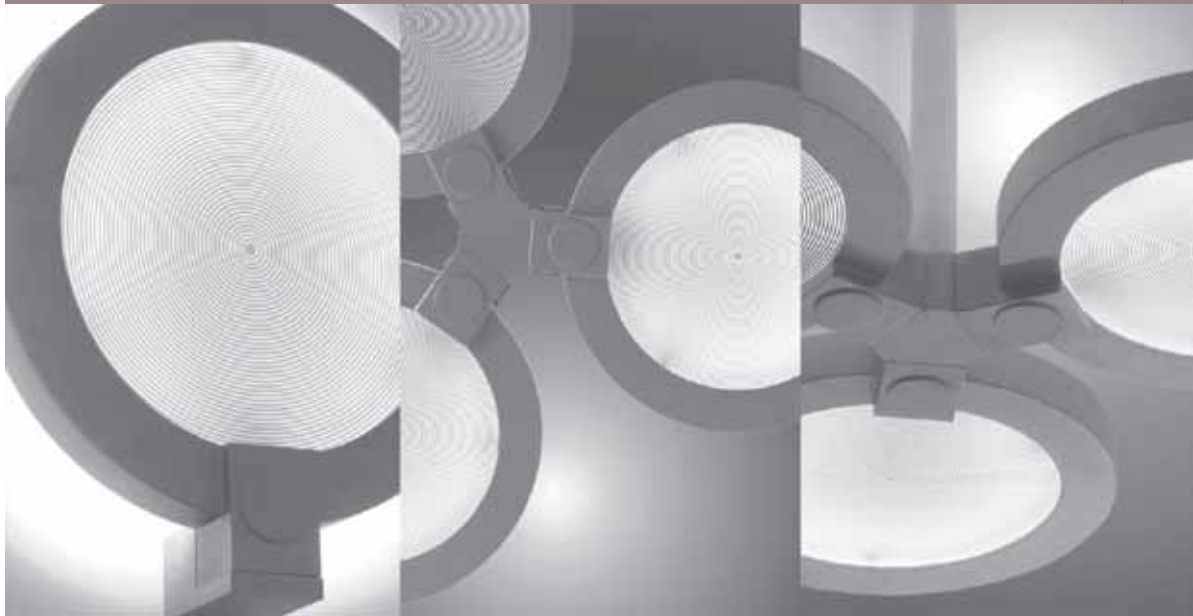

Vision

T5 Circular Lamp Fixture

305

82

200320125205.X

- Clean, contemporary, low glare fixture series.
- Lamp: T5 circular fluorescent.
- Installation methods: suspended, wall-mounted or free-standing.
- Plain translucent, concentric circular or honeycomb screened diffusers. Custom screened diffusers are available upon request.
- Ideal for projects, where low glare and clean aesthetics are desirable.
- Broad variety of applications, incl. Corporate (work stations, board rooms, etc.), retail, hospital and residential, etc.

Vertical Wall-Mounted

VS-H10-1 T5 55W G10q

Horizontal Wall-Mounted

VSA-H10-1 T5 55W G10q

Colour filter available upon request,
The ambience of colour filter is only visible when the luminaire is switched on.

3 leaves Free Standing

VSC-H10-3 T5 3x55W G10q

| Vision II |

In addition to optimal direct light. The wall or ceiling fixture VISION II gives indirect light which brightens the wall or ceiling behind the fixture. For emotional room design different colour diffuser are dispostal. The robust polycarbonate housing and die-casting aluminium ring are ideal for outdoor application. IP55 protection.