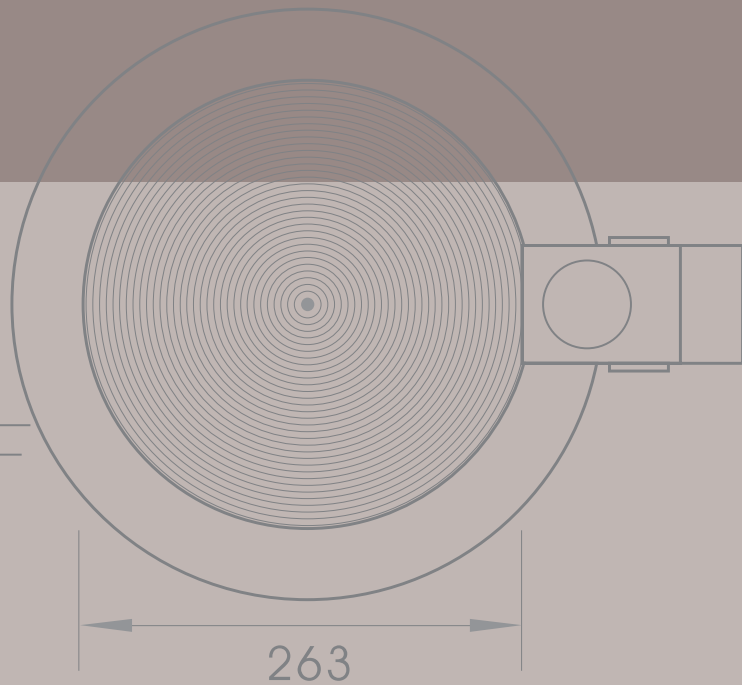

Vision

T5 Circular Lamp Fixture

305

82

200320125205.X

- Clean, contemporary, low glare fixture series.
- Lamp: T5 circular fluorescent.
- Installation methods: suspended, wall-mounted or free-standing.
- Plain translucent, concentric circular or honeycomb screened diffusers. Custom screened diffusers are available upon request.
- Ideal for projects, where low glare and clean aesthetics are desirable.
- Broad variety of applications, incl. Corporate (work stations, board rooms, etc.), retail, hospital and residential, etc.

Vertical Wall-Mounted

VS-H10-1 T5 55W G10q

Horizontal Wall-Mounted

VSA-H10-1 T5 55W G10q

Colour filter available upon request,
The ambience of colour filter is only visible when the luminaire is switched on.

1 leaf Ceiling Pendant Mounted

VSD-H10-1 T5 55W G10q

2 leaves Ceiling Pendant Mounted

VSD-H10-2 T5 2x55W G10q

3 leaves Ceiling Pendant Mounted

VSD-H10-3 T5 3x55W G10q

2 leaves Free Standing

VSB-H10-2 T5 2x55W G10q