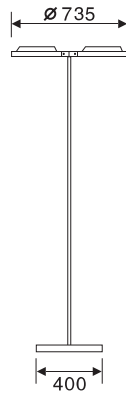

Vertical Wall-Mounted

VS-H10-1 T5 55W G10q

Horizontal Wall-Mounted

VSA-H10-1 T5 55W G10q

Colour filter available upon request,
The ambience of colour filter is only visible when the luminaire is switched on.

1 leaf Ceiling Pendant Mounted

VSD-H10-1 T5 55W G10q

2 leaves Ceiling Pendant Mounted

VSD-H10-2 T5 2x55W G10q

3 leaves Ceiling Pendant Mounted

VSD-H10-3 T5 3x55W G10q

2 leaves Free Standing

VSB-H10-2 T5 2x55W G10q