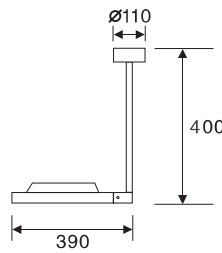

1 leaf Ceiling Pendant Mounted

VSD-H10-1 T5 55W G10q